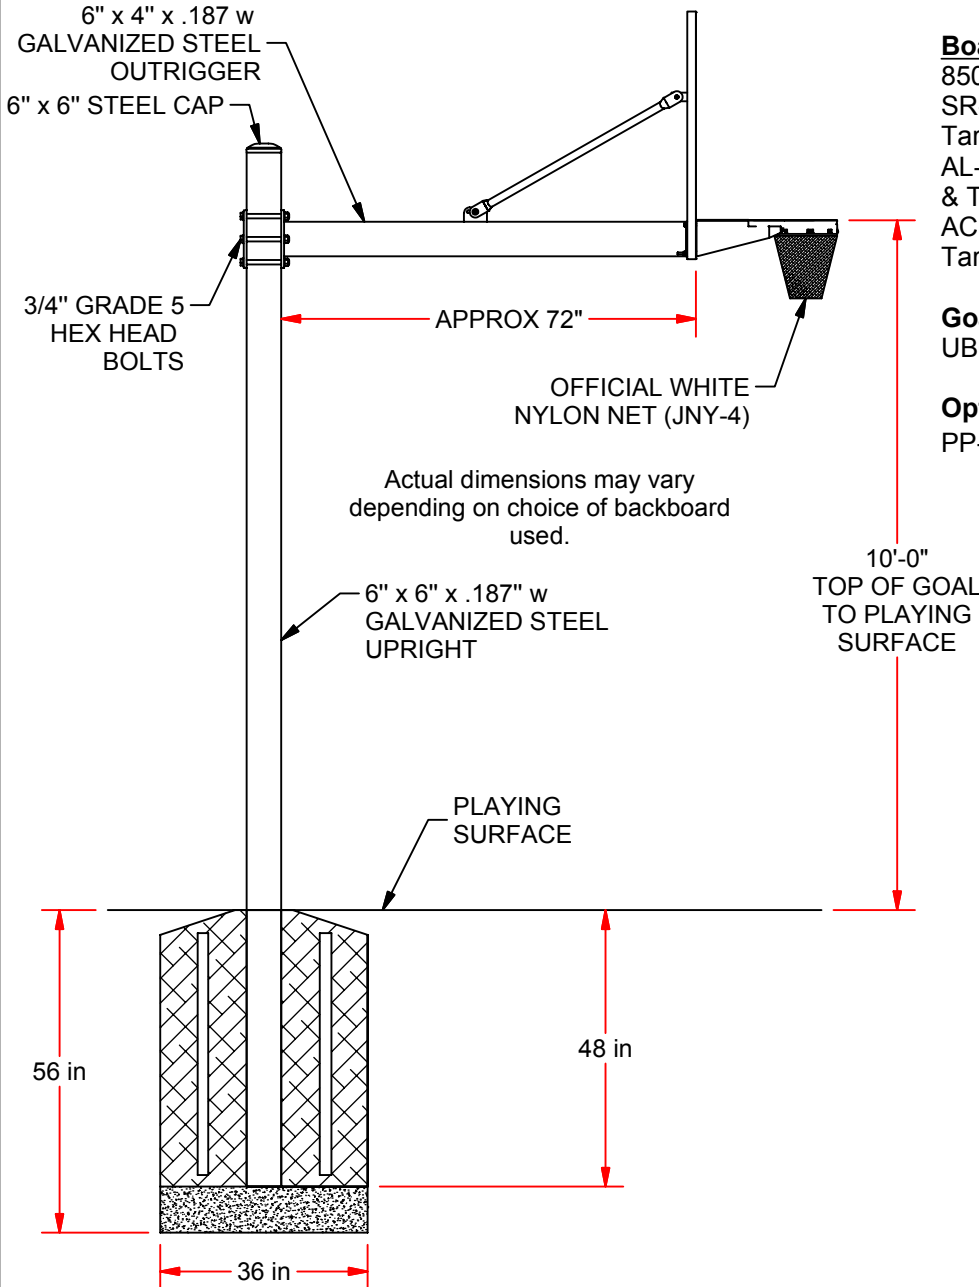

660/770

SQUARE POST OUTDOOR BASKETBALL DIRECT MOUNT 6 Foot Extension

Rigid 6-inch square post upright installs 48 inches into the ground. Backboard is directly mounted to the 6 foot extension arm for exceptional strength and further reinforced by two rear support braces. For ease of maintenance the goal is engineered to be easily replaced without having to remove the backboard. The Ocean Front Model 660 is completely galvanized after fabrication making it virtually maintenance free. The Street Model 770 has a baked on black powder coated finish which will be maintenance free for many years. Available with a variety of backboards along with optional pole and backboard padding.

Boards:

- 850RB-BB - Rectangular Steel w/ Target
- SR-PERF - Steel Perforated w/Border & Target
- AL-PERF - Aluminum Perforated w/Border & Target
- ACRB-72 - Acrylic Rectangular w/Border & Target

Goal:

UBG-500 -Ultimate Playground Goal

Options:

PP-66 Pole Padding

REV.	DESCRIPTION	DATE	BY
A	NEW BRACE	6/7/10	DL

**MODEL 660/770
SQUARE POST
OUTDOOR BASKETBALL
WITH 6 Foot EXTENSION**

www.jaypro.com

Jaypro
Sports Equipment
Since 1953

FAX: 860.444.1779 (SALES)
860.440.0628 (ENG.)

PHONE: 800.243.0533 (TOLL FREE)
860.447.3001 (LOCAL)

JAYPRO SPORTS, LLC, 976 HARTFORD TURNPIKE, WATERFORD, CT 06385 USA

DRAWING NAME / PART NUMBER: 660/770 SQUARE POST	
DRAWN BY: DONL	ISSUE DATE: 2/18/2010
CHK'D BY: WVB	
SHEET: 1 OF 1	REV. A

COPYRIGHT 2006
JAYPRO SPORTS, LLC.
ALL RIGHTS RESERVED